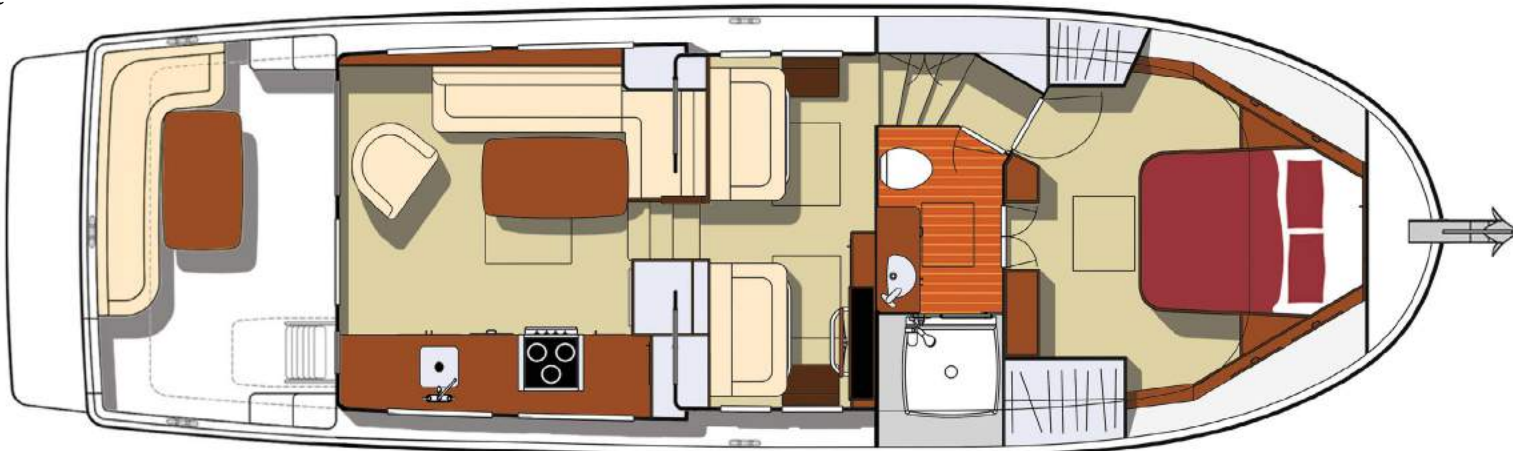

395

395

*Shown with Optional
Cockpit Settee*

- POWER SINGLE CUMMINS QSB 380
- LOA 41'6"
- LWL 37'
- BEAM 13'3"
- DRAFT 3'5"
- DISP (dry) 21,000 lbs.
- DISP (wet) 25,000 lbs.
- FUEL 400 US GAL
- RANGE 1000 nm approx.
*(varies with load and
cruising conditions)*
- WATER 120 US GAL
- WASTE 45 US GAL
- SLEEPS 7 *(includes convertible settee)*

Single Cabin Layout