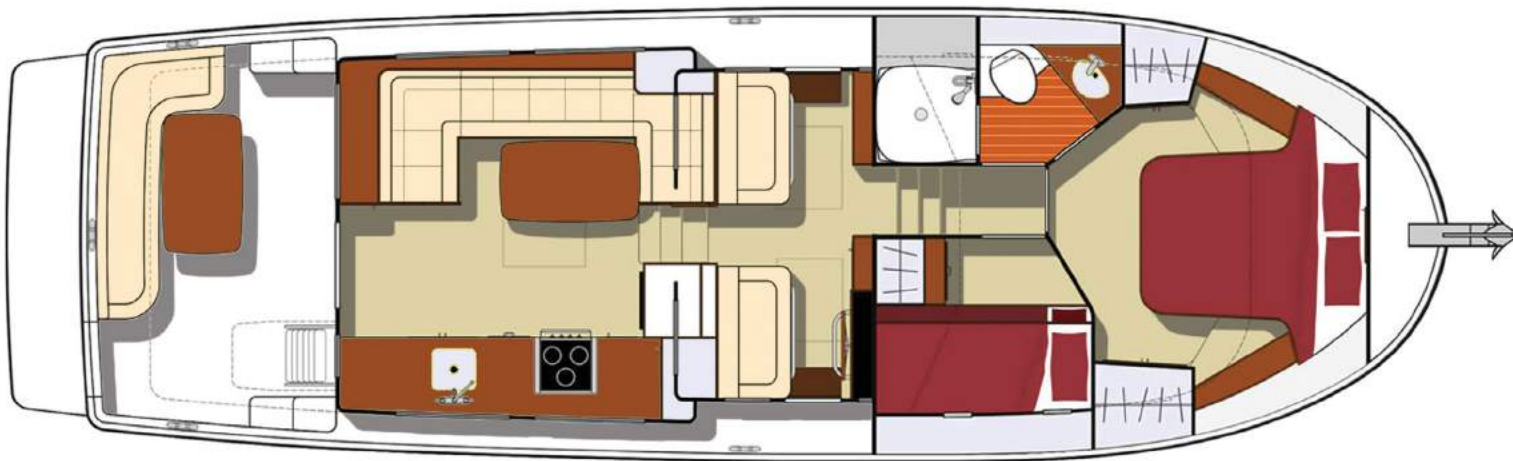

395

395

*Shown with Optional
Cockpit Settee*

- POWER SINGLE CUMMINS QSB 380
- LOA 41'6"
- LWL 37'
- BEAM 13'3"
- DRAFT 3'5"
- DISP (dry) 21,000 lbs.
- DISP (wet) 25,000 lbs.
- FUEL 400 US GAL
- RANGE 1000 nm approx.
*(varies with load and
cruising conditions)*
- WATER 120 US GAL
- WASTE 45 US GAL
- SLEEPS 7 *(includes convertible settee)*

Single Cabin Layout